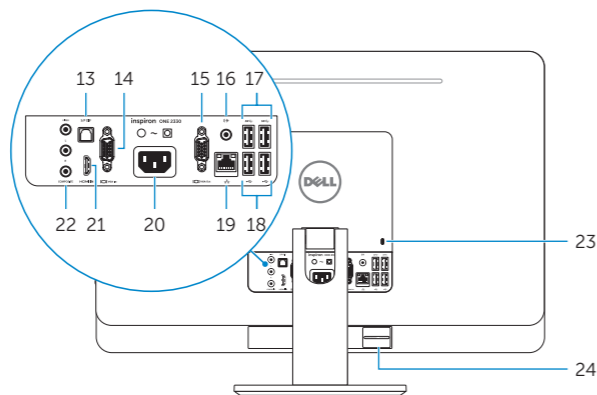

Features

Funkce | Ominaisuudet | Funksjoner | Funktioner

1. Left microphone
2. Camera
3. Camera-status light
4. Right microphone
5. Optical drive
6. Brightness-control buttons (2)
7. Input-source selection (optional)/ Display-off button
8. Power button
9. Media-card reader
10. USB 3.0 ports (2)
11. Microphone port
12. Headphone port
13. S/P DIF port
14. VGA-in port (optional)
15. VGA-out port
16. Audio-out port
17. USB 3.0 ports (2)
18. USB 2.0 ports (2)
19. Network port
20. Power port
21. HDMI-in port (optional)
22. Composite ports
23. Security-cable slot
24. Service Tag and regulatory labels