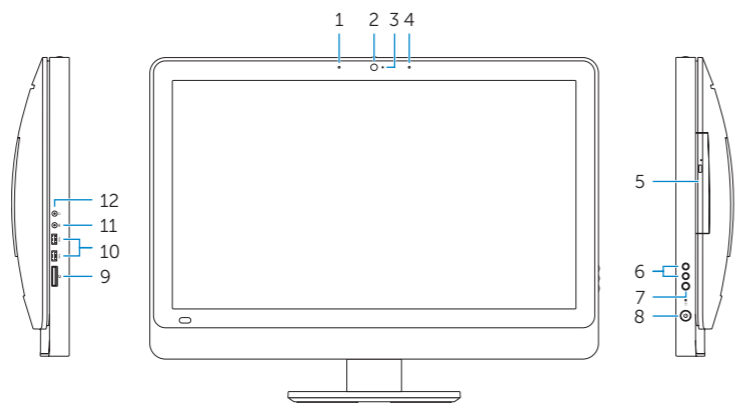

Features

Funkce | Ominaisuudet | Funksjoner | Funktioner

1. Left microphone
2. Camera
3. Camera-status light
4. Right microphone
5. Optical drive
6. Brightness-control buttons (2)
7. Input-source selection (optional)/ Display-off button
8. Power button
9. Media-card reader
10. USB 3.0 ports (2)
11. Microphone port
12. Headphone port
13. S/P DIF port
14. VGA-in port (optional)
15. VGA-out port
16. Audio-out port
17. USB 3.0 ports (2)
18. USB 2.0 ports (2)
19. Network port
20. Power port
21. HDMI-in port (optional)
22. Composite ports
23. Security-cable slot
24. Service Tag and regulatory labels